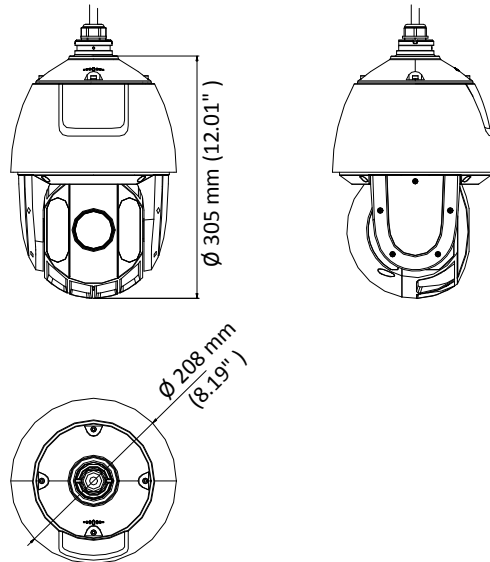

The embedded CMOS chip makes WDR, and real-time 1920 × 1080 resolution possible. With the help of the 25× optical zoom, and IR cut filter, the camera offers more details over an expansive area.

- 1/2.8" HD progressive scan CMOS
- 1920 × 1080 resolution
- 25× optical zoom
- 120 dB true WDR (Wide Dynamic Range)
- Up to 150 m IR distance
- 3D intelligent positioning
- Switchable Turbo HD and CVBS outputs

<b>Infrared</b>	
IR Distance	Up to 150 m
IR Intensity	Automatically adjusted depending on the zoom ratio
<b>Input/Output</b>	
Video Output	1 turbo 1080p output/1 CVBS output, (NTSC or PAL composite, BNC)
RS-485 Interface	Half-duplex mode Self-adaptive HIKVISION, Pelco-P, Pelco-D protocol
UTC function	UTC protocol (or HIKVISION-C protocol in previous DVR)
<b>General</b>	
Menu Language	English
Power	24 VAC Max.30 W (IR:10 W)
Working Temperature	-30° C to 65° C (-22° F to 149° F)
Working Humidity	90% or less
Protection Level	IP66 standard (outdoor dome) TVS 4,000 V lightning protection, surge protection and voltage transient protection
Mounting	Various mounting modes optional
Dimension	∅ 208 mm × 305 mm (∅ 8.19" ×12.01")
Weight (approx.)	3.3 kg (7.28 lb.)

## Dimensions